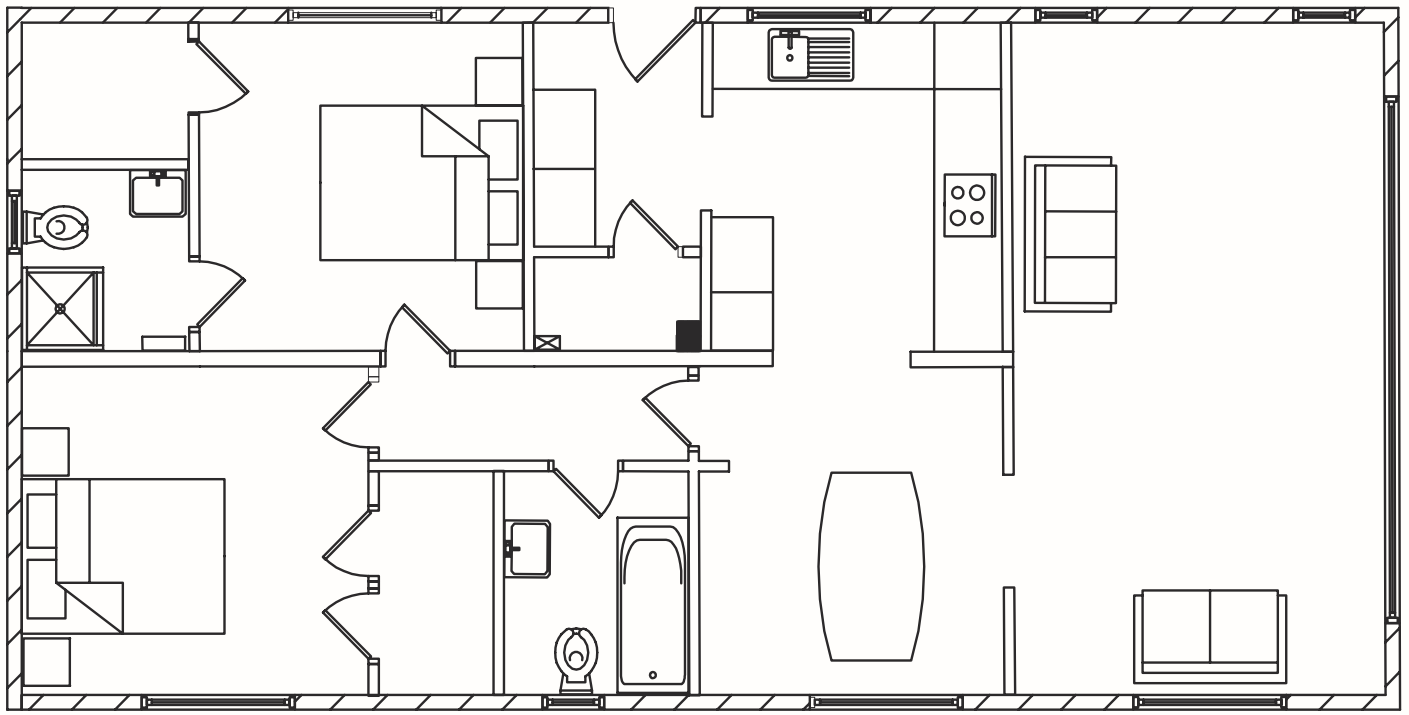

*Floor Plan

Bespoke Leisure Living was established in 2004 when it acquired the business of Crownwind, an established timber lodge manufacturer. Since its inception Bespoke has continued to produce timber lodges of the highest quality whilst developing a number of innovative new products.